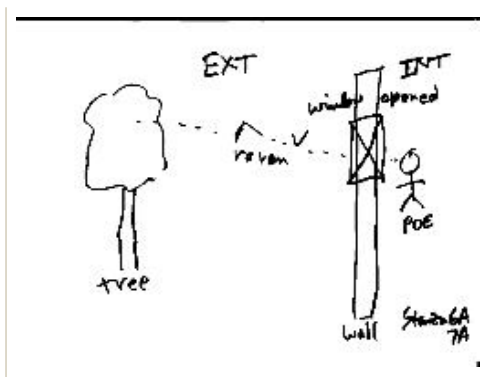

8. STANZA 7

8.1 WIDE:

8.2 WIDE: