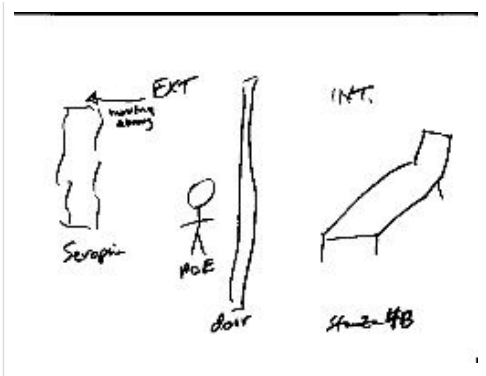

Splotchy blood splatter and flameout due to dream

5. STANZA 4

5.1 WIDE:

Poe sees Saraphin fading away

5.2 WIDE:

The Sarphin morphs to Lenore

6. STANZA 5

6.1 WIDE:

10.1 CLOSE UP:

Closeup of perch

10.2 WIDE:

10.3 MASTER:

Raven sits on top

11. STANZA 10

11.1 WIDE:

Poe imagines raven crashes into window