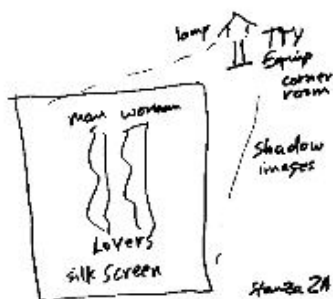

Seriphim example

2.3 MASTER:

Telegraph Receiver. Note image telegraph key sender not included, but together as a set

3. STANZA 2

3.1 MEDIUM:

Like Silk Screen puppets from TTY lamp

4. STANZA 3

4.1 MEDIUM:

Splotchy blood splatter and flameout due to dream

5. STANZA 4

5.1 WIDE:

Poe sees Saraphin fading away

5.2 WIDE:

The Sarphin morphs to Lenore

6. STANZA 5

6.1 WIDE:

Seraphin morphs into Lenore farther away

7. STANZA 6

8. STANZA 7

8.1 WIDE:

8.2 WIDE:

9. STANZA 8

9.1 WIDE:

10. STANZA 9

18.1 WIDE:

CGI levitated image changes to salt (like Lot's wife leaving Sodom in Bk Genesis)

18.2 MASTER: