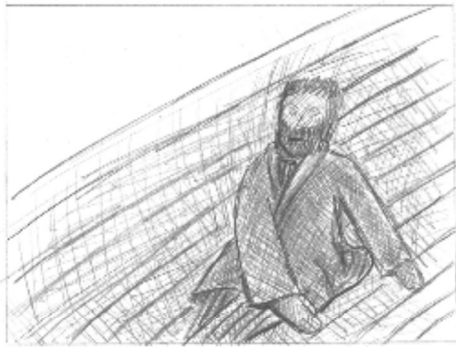

Slow zoom-in. He crumbles to the floor.

Slow zoom-in continues. He starts to crawl away.

Slow zoom-in. The light behind Nevermore ignites, silhouetting her.

9.97 MEDIUM:

Static shot. Her shadow engulfs Theodore on the floor.

9.98 WIDE:

Whip zoom-out.

9.99 EXTREME WIDE SHOT:

Whip zoom-out. The shadow consumes Theodore. DIAL: Nevermore!

9.100 WIDE:

Rack-focus to pocket watch. Fade out.