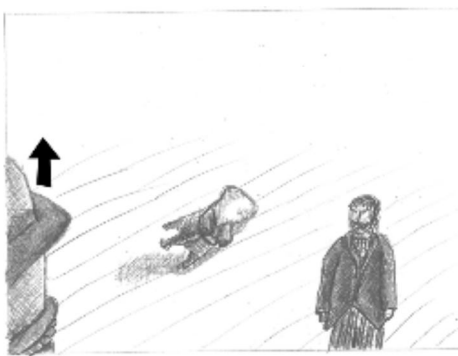

9.86 CLOSE UP:

9.87 MEDIUM CLOSE UP:

Slow zoom-in. DIAL: Leave my loneliness unbroken!

Slow zoom-in. DIAL: Quit the bust above my door!

Slow zoom-in. DIAL: Take they beak from out my heart

9.88 CLOSE UP:

9.89 EXTREME WIDE SHOT:

9.90 WIDE:

Slow zoom-in. She slowly begins climbing the statue DIAL: and take thy form from off my door!

Slow zoom-in. she climbs the statue.

Slow zoom-in. She stands atop the head of the statue.

9.91 EXTREME CLOSE UP: