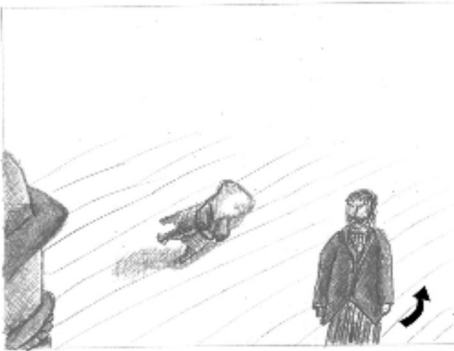

9.79 CLOSE UP:

9.80 EXTREME WIDE SHOT:

9.81 WIDE:

Slow zoom-in. DIAL: sign of parting bird or fiend!

Slow zoom-in. He points violently to the window. DIAL: Get thee

Slow zoom-in. DIAL: back into the tempest and the